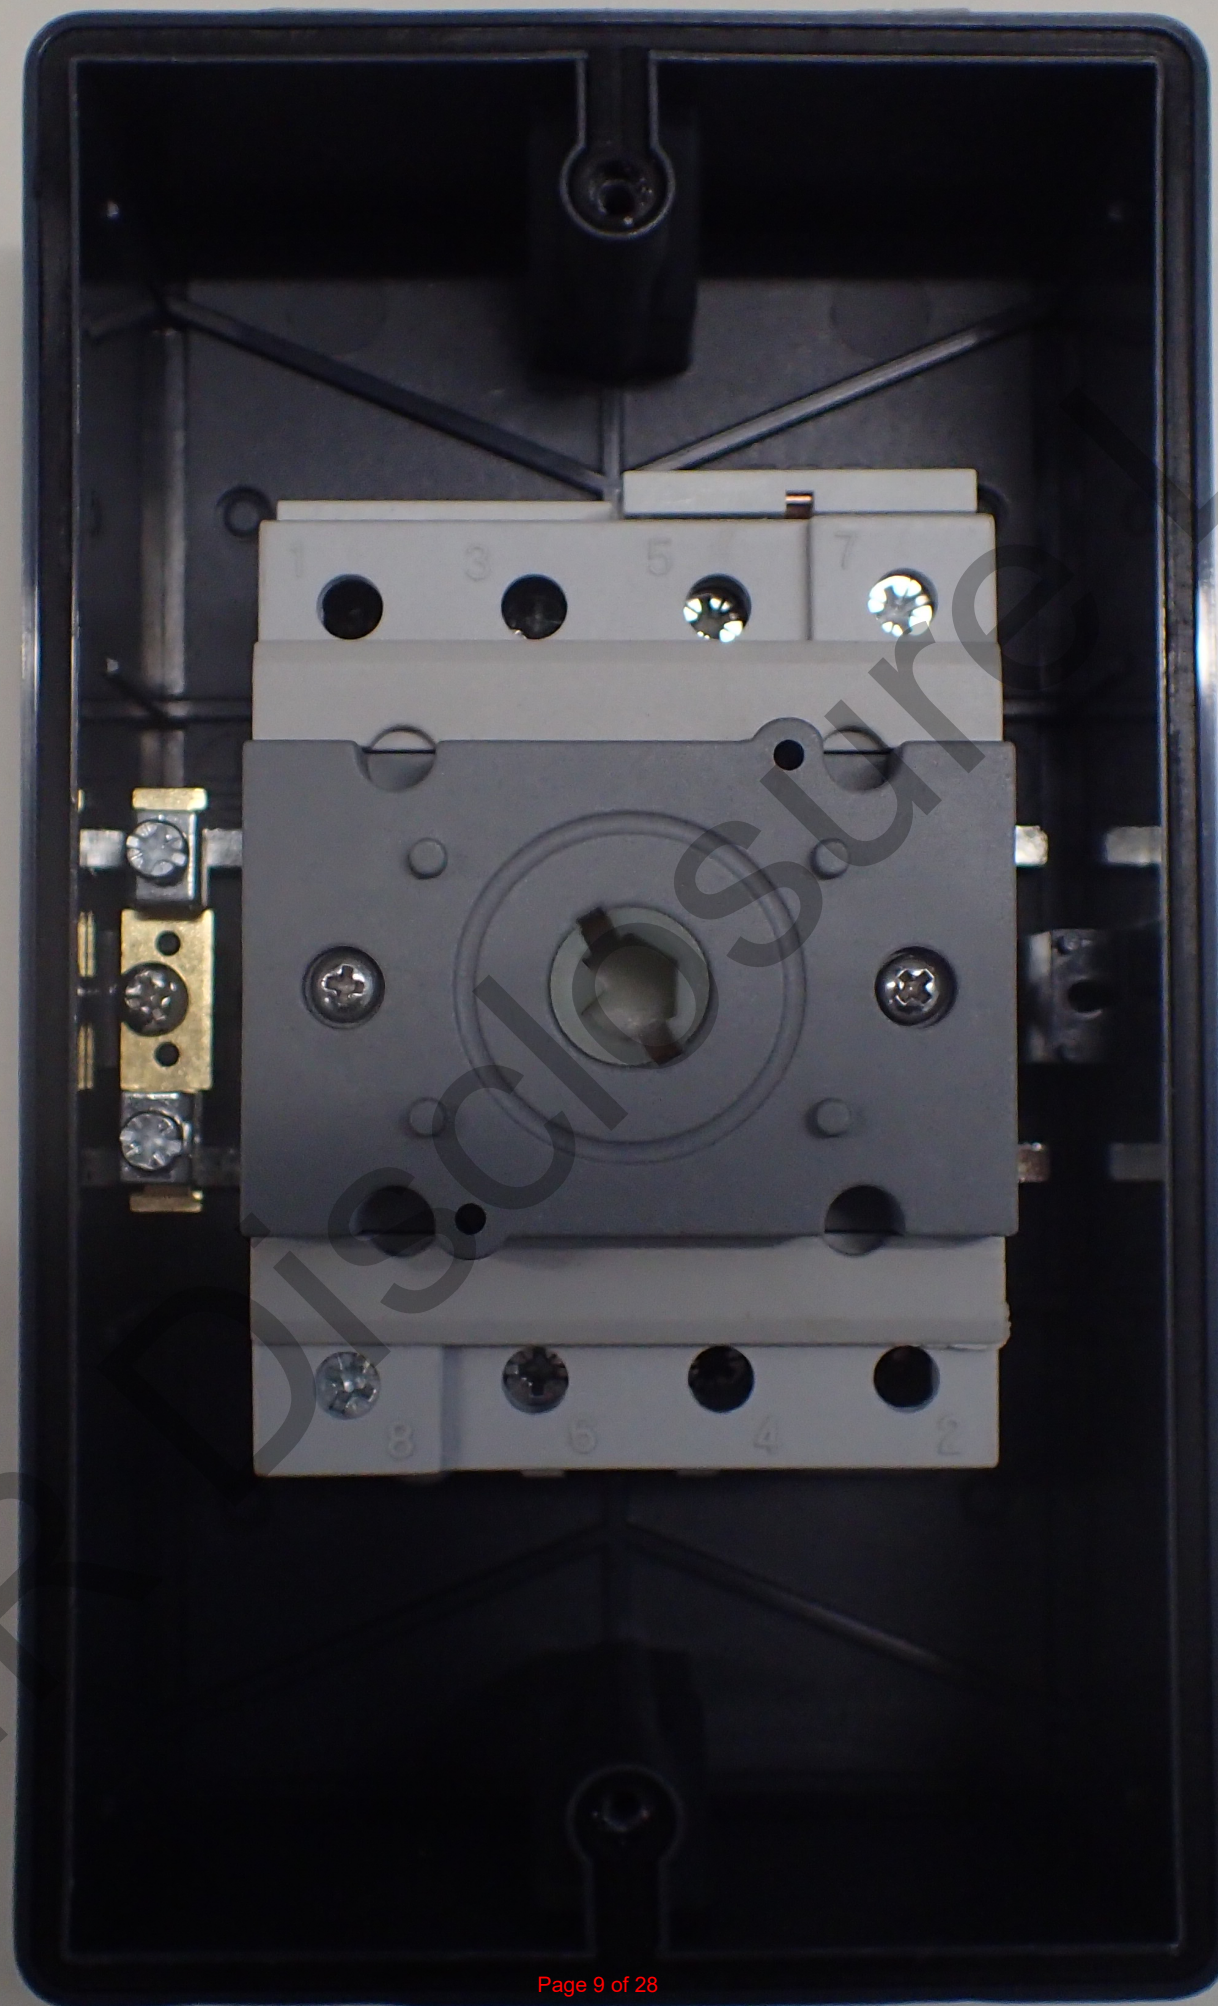

IP65

ON

OFF

OFF

DC ISOLATOR SWITCH

20140624

OIR Disclosure Log

Log