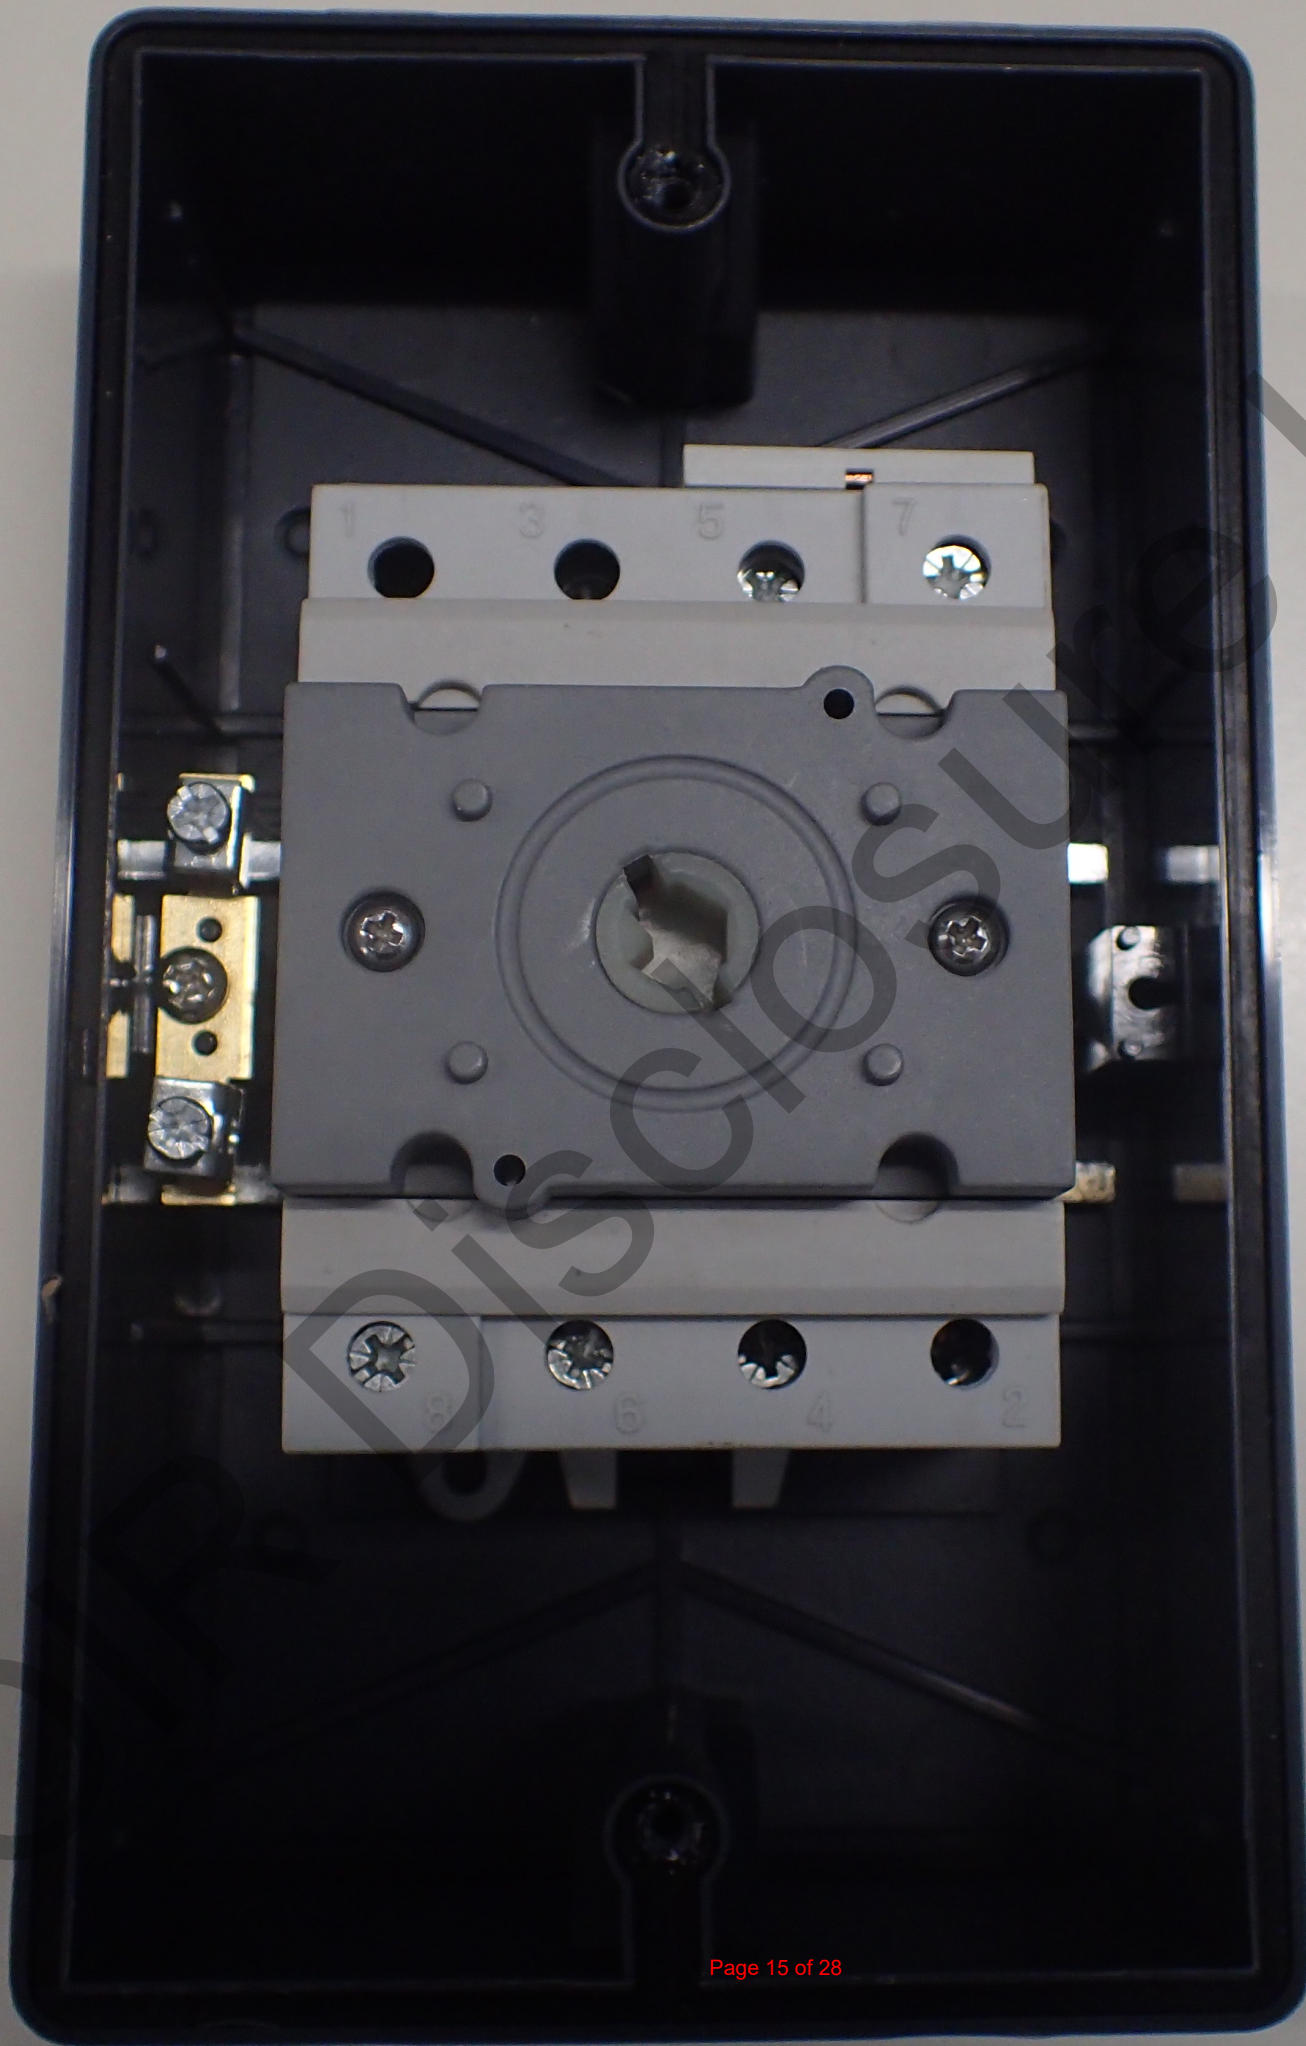

Log

DISCLOSED