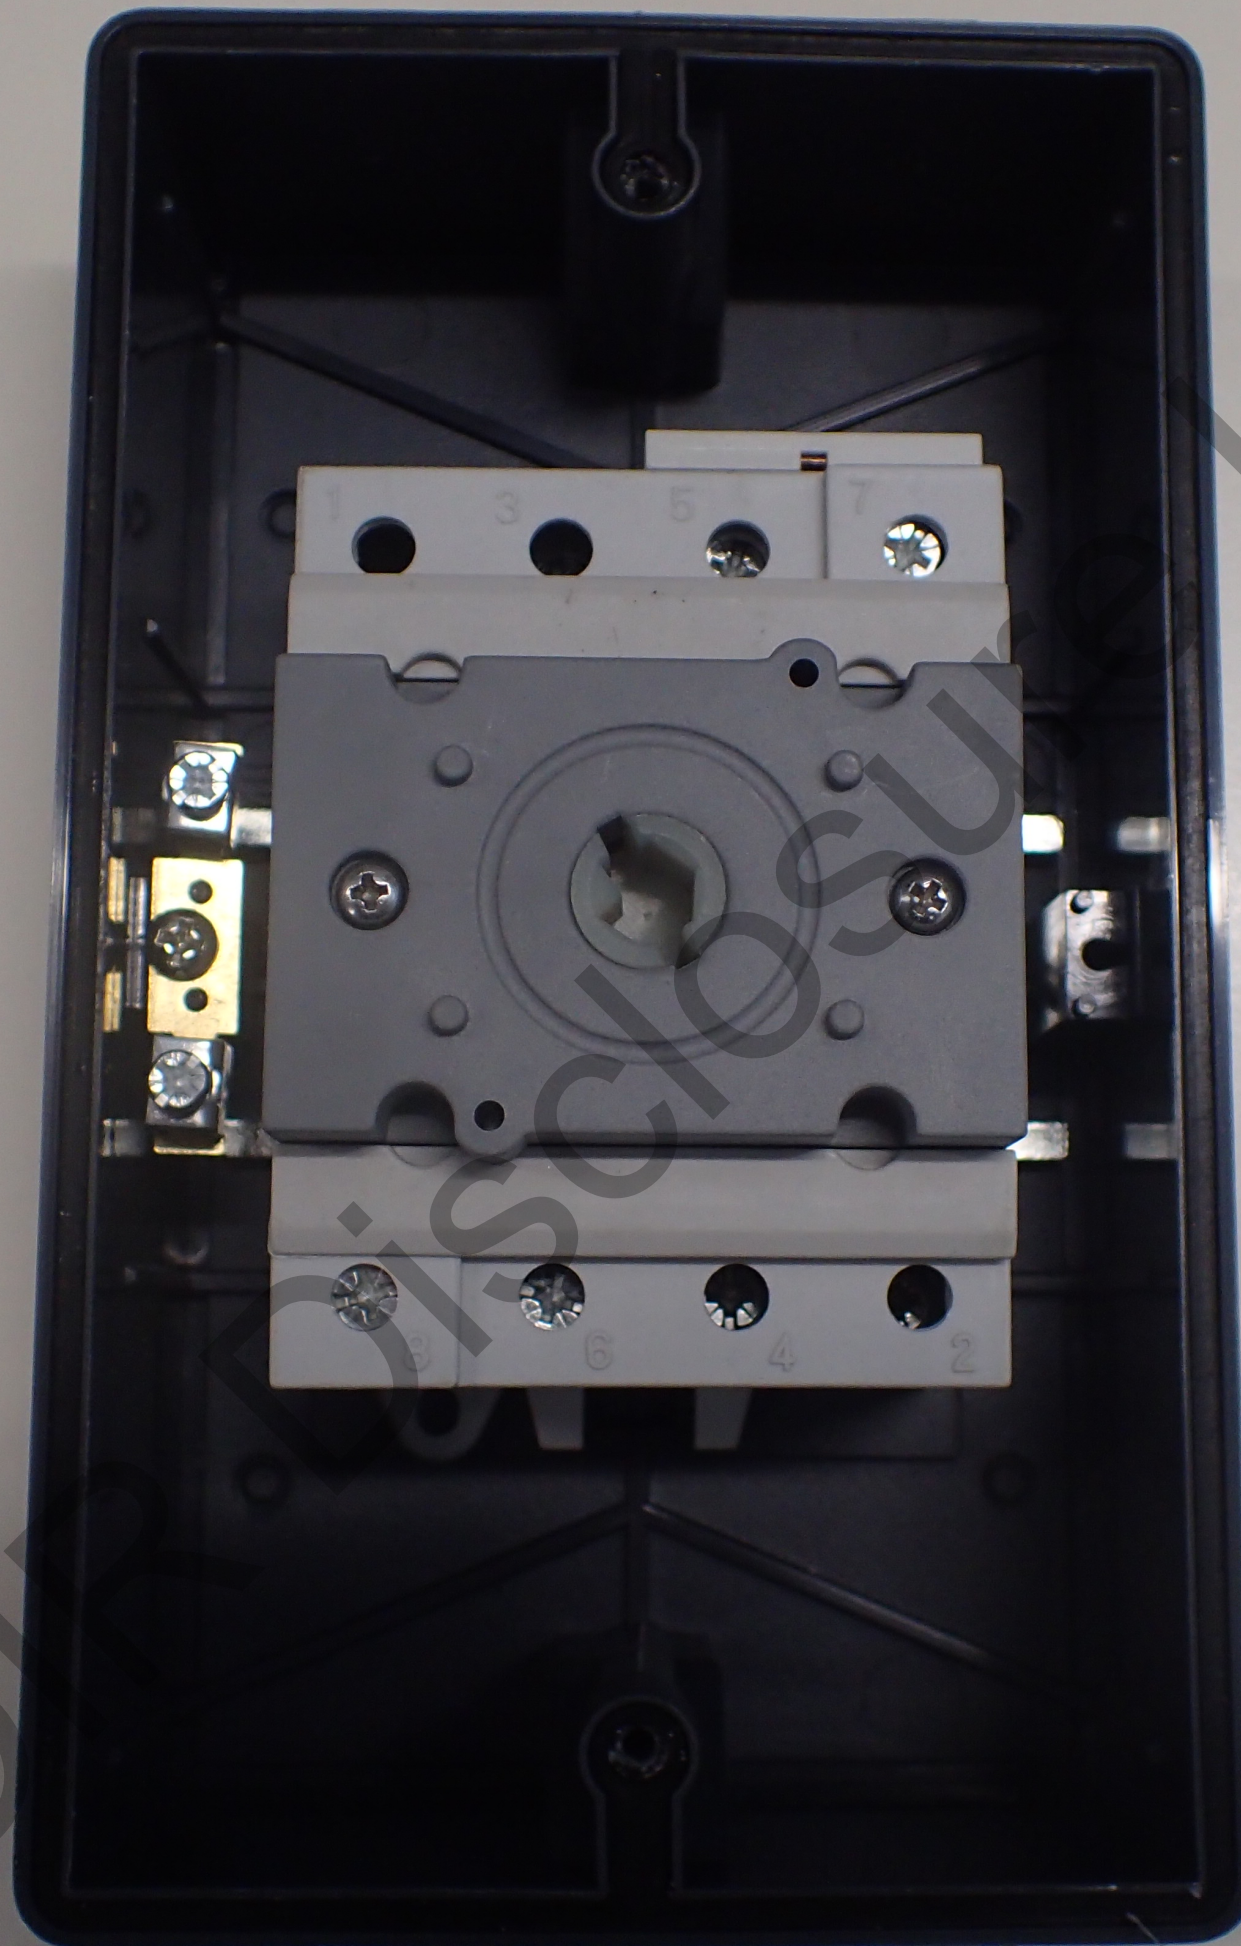

IP65

ON

OFF

OFF

DC ISOLATOR SWITCH

20140624

OIR Disclosure Log

Log