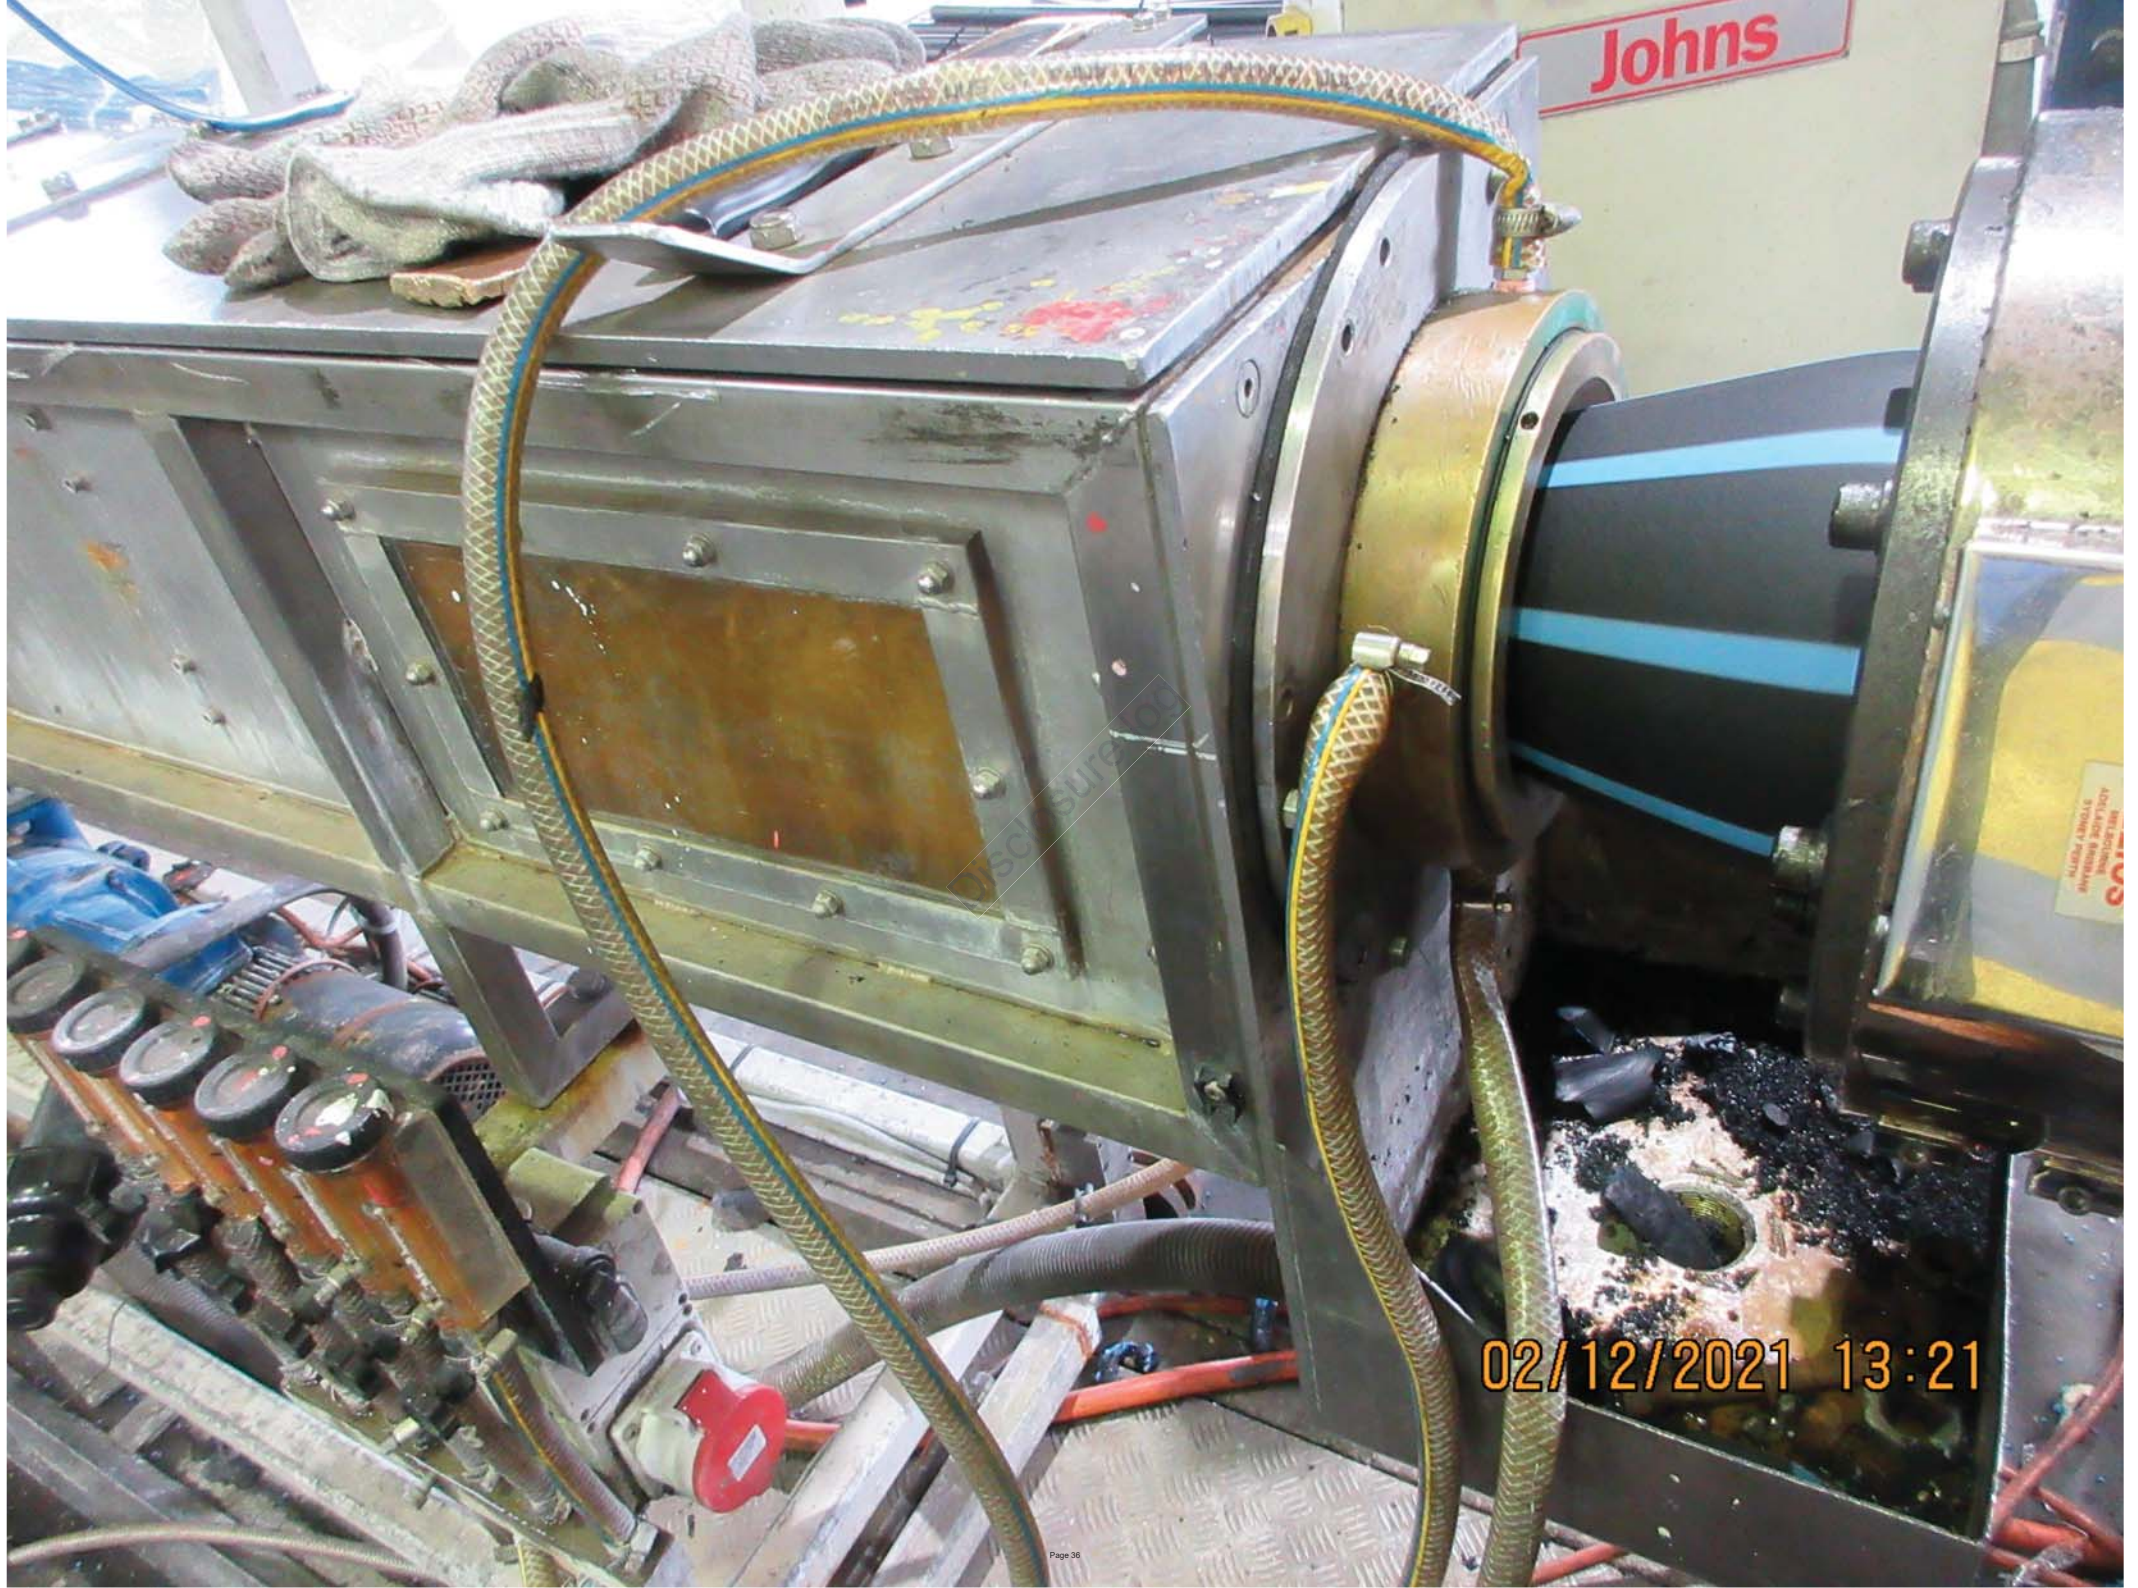

Johns

02/12/2021 13:21