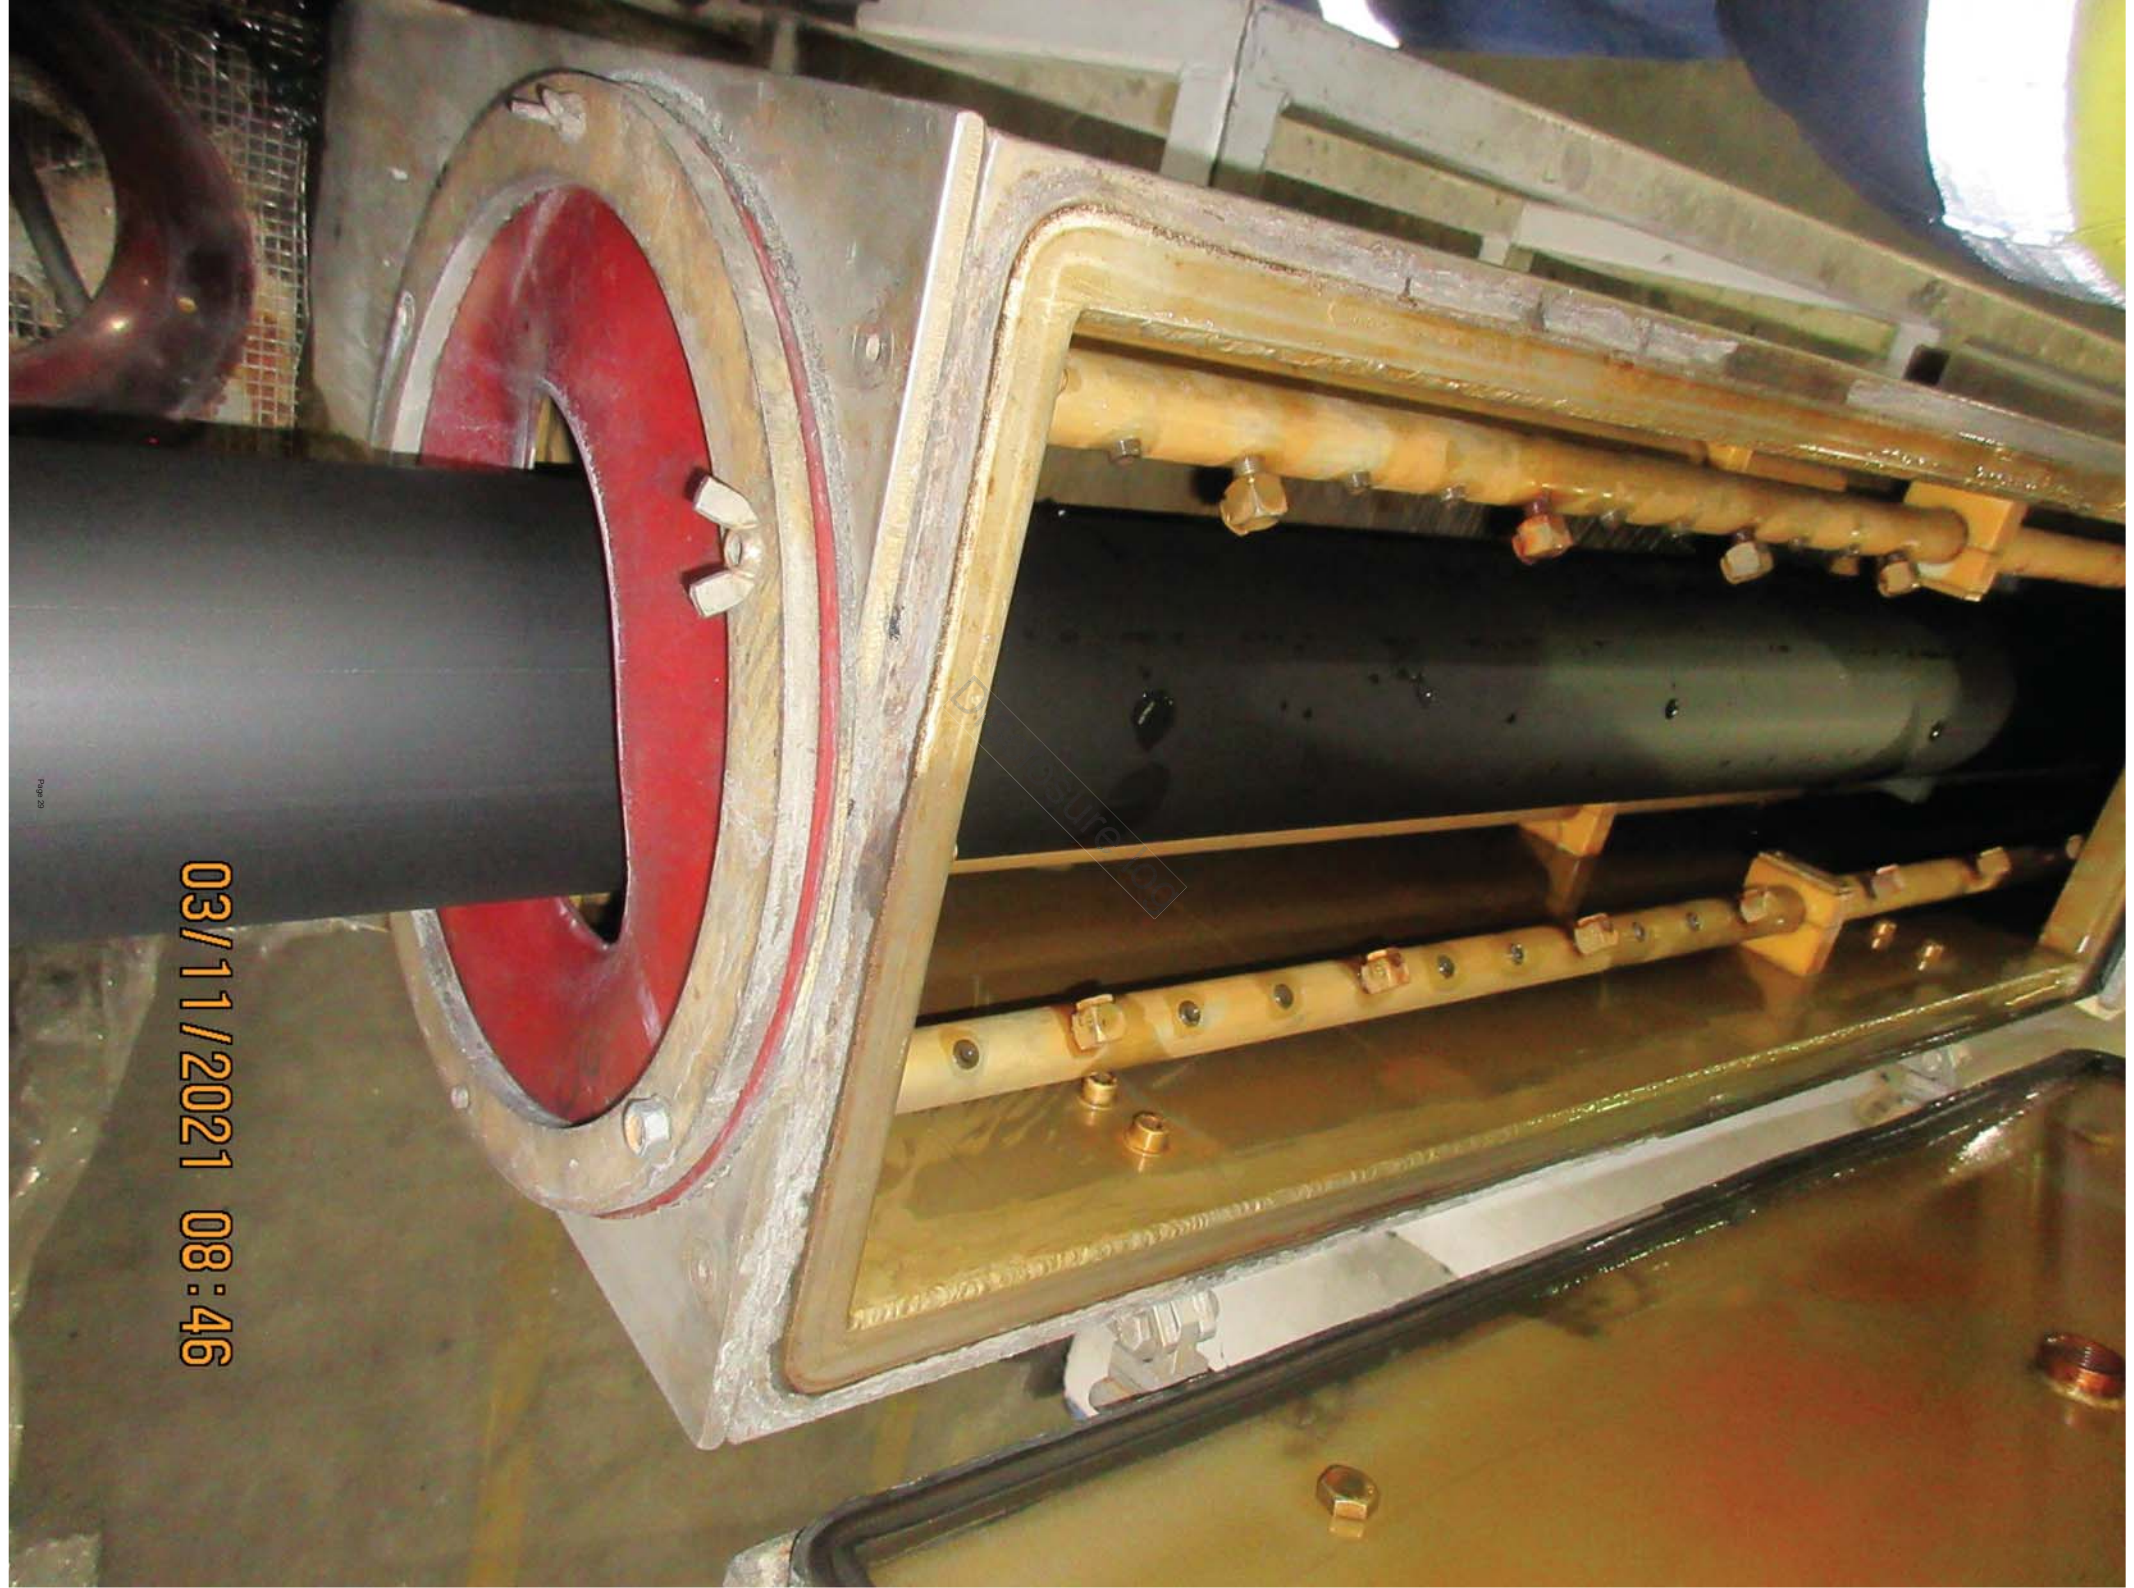

03/11/2021 08:46