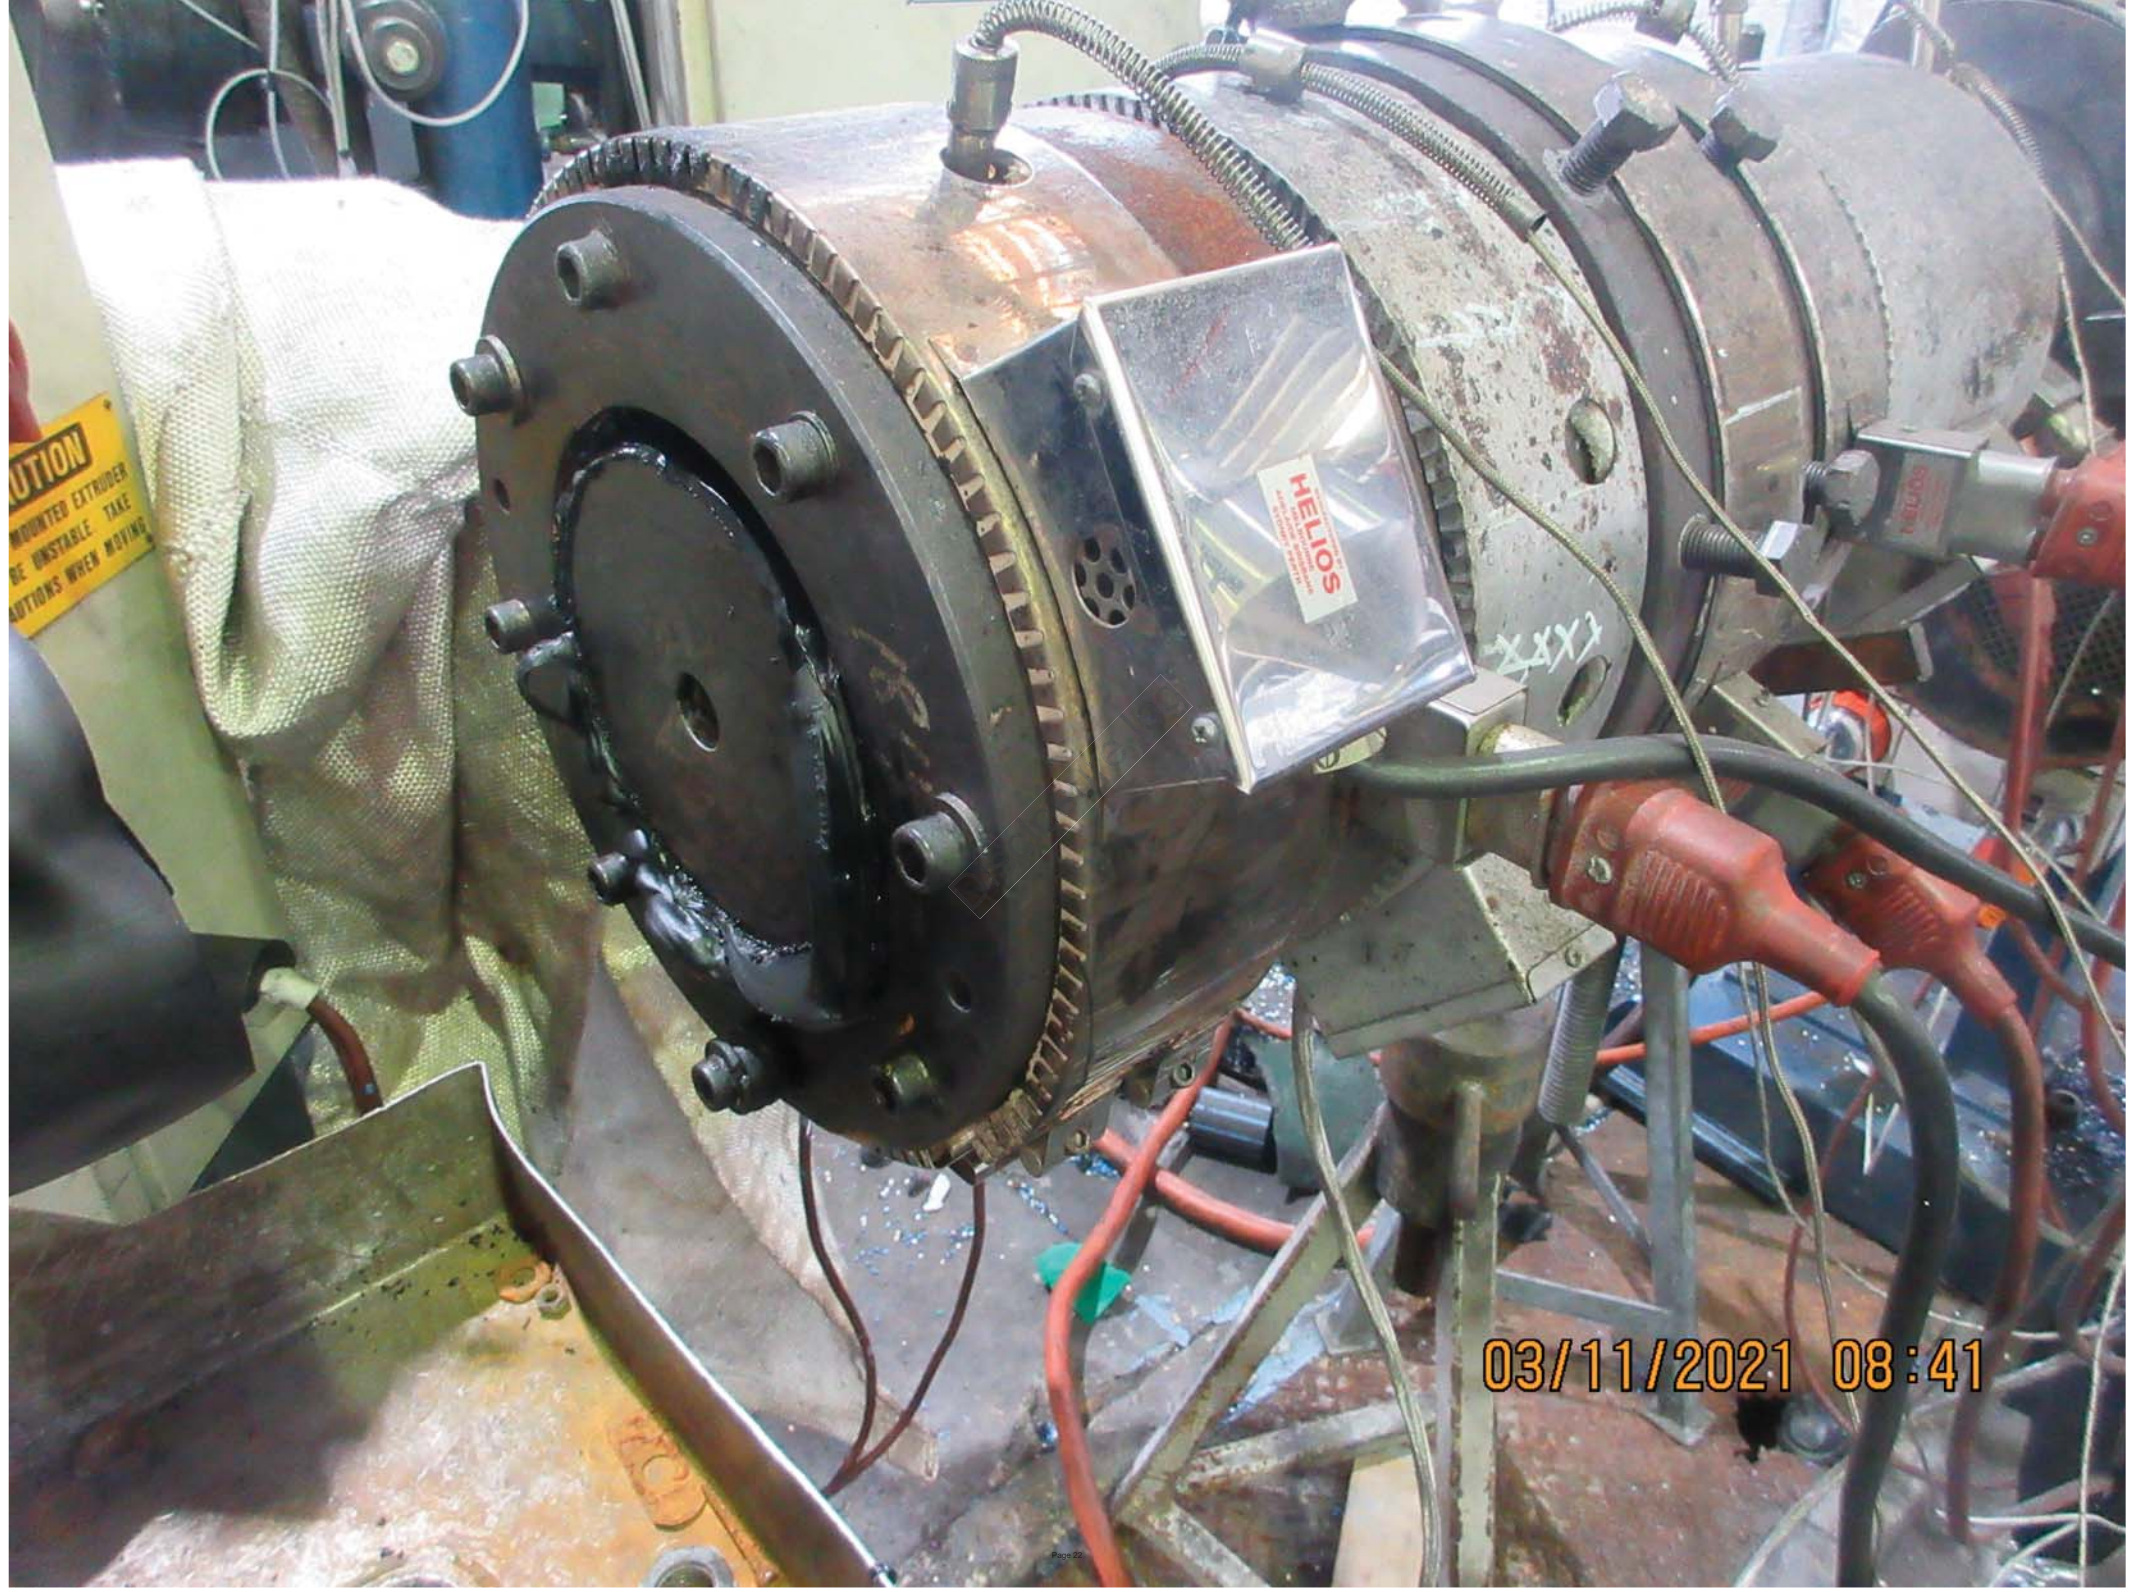

CAUTION
UNMOUNTED EXTRUDER
IS UNSTABLE TAKE
PRECAUTIONS WHEN MOVING

03/11/2021 08:41